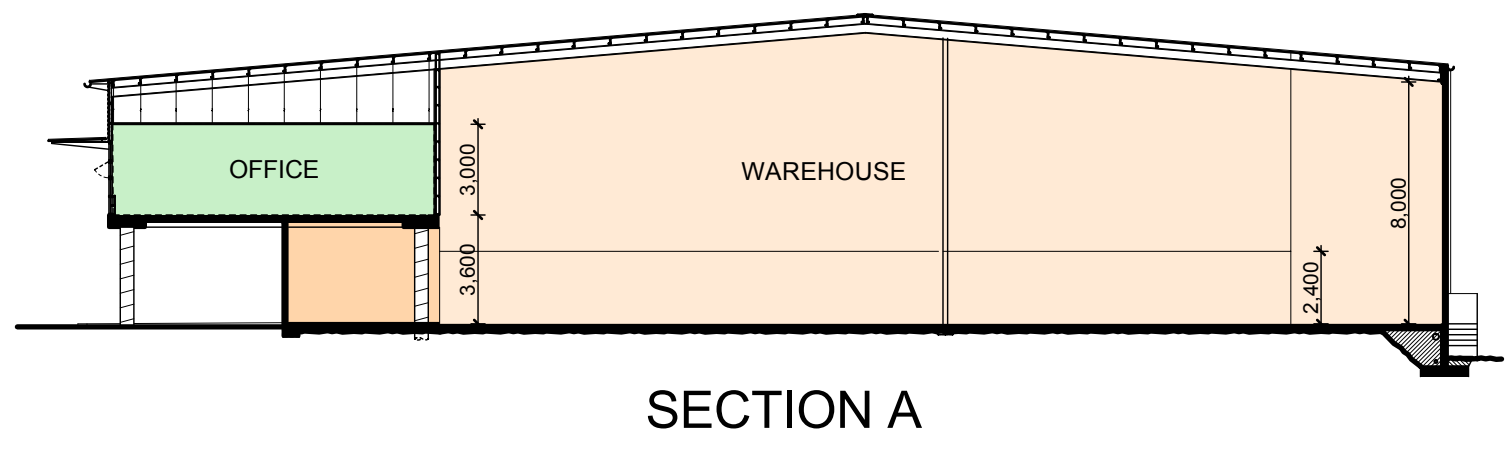

Revision: P3 Date: 11 / 09 / 2007 Item No: 32387

TENANCY 4	
	Areas
Warehouse	931.8m <sup>2</sup>
Office	212m <sup>2</sup>
<b>Total</b>	<b>1143.8m<sup>2</sup></b>

TENANCY 4 · WAREHOUSE