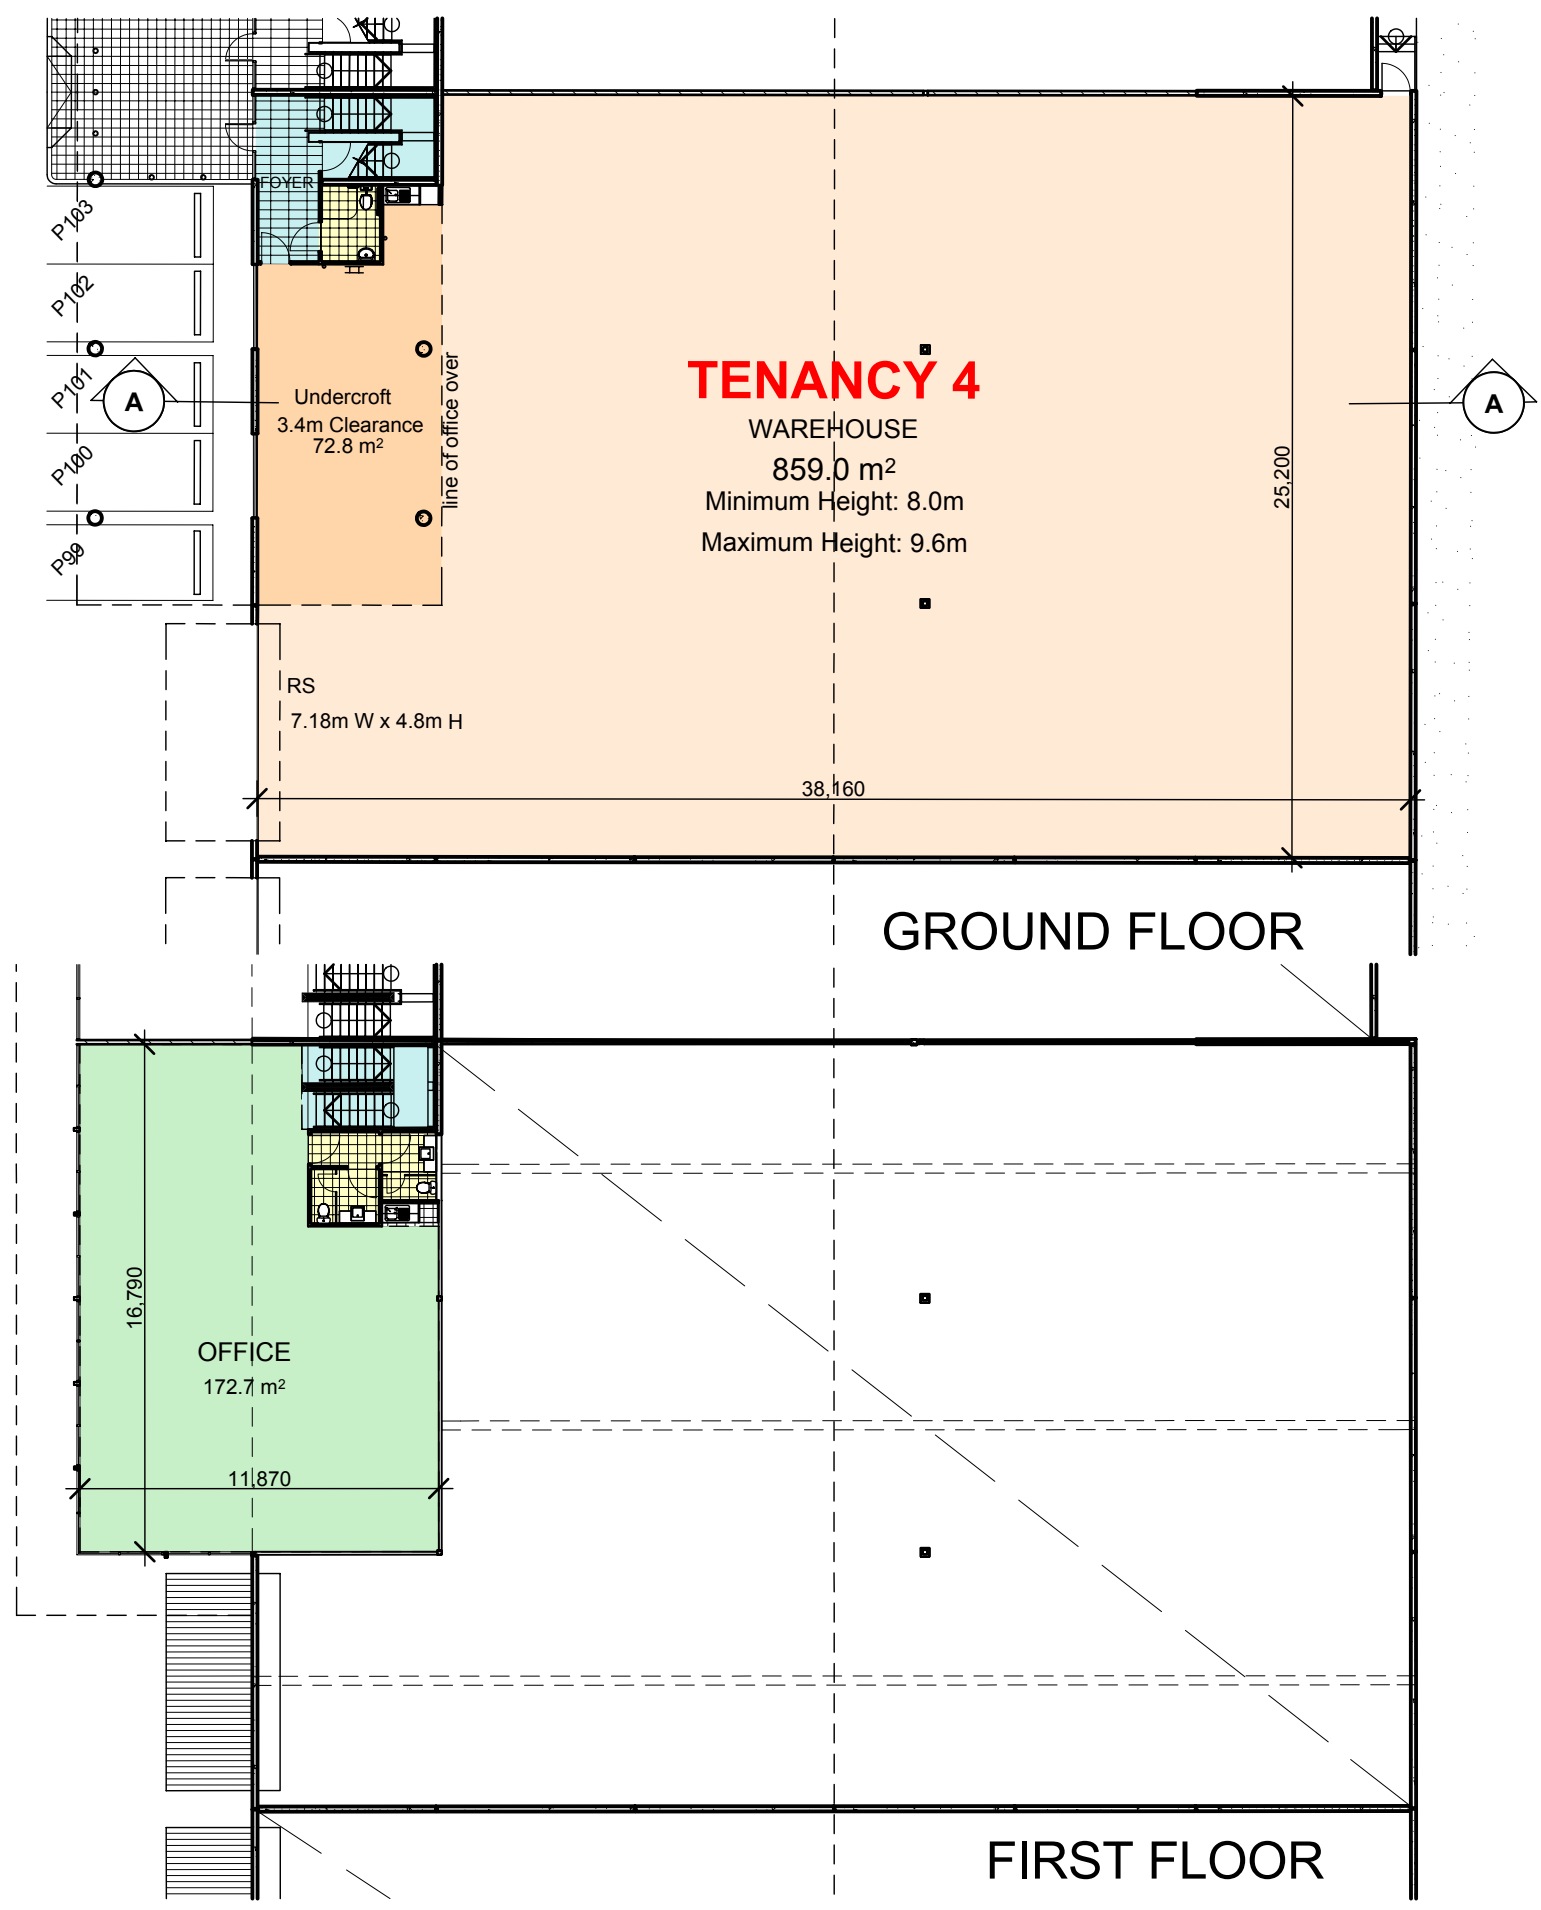

Revision: P3 Date: 11 / 09 / 2007 Item No: 32387

TENANCY 4	
	Areas
Warehouse	931.8m <sup>2</sup>
Office	212m <sup>2</sup>
<b>Total</b>	<b>1143.8m<sup>2</sup></b>

TENANCY 4 · WAREHOUSE